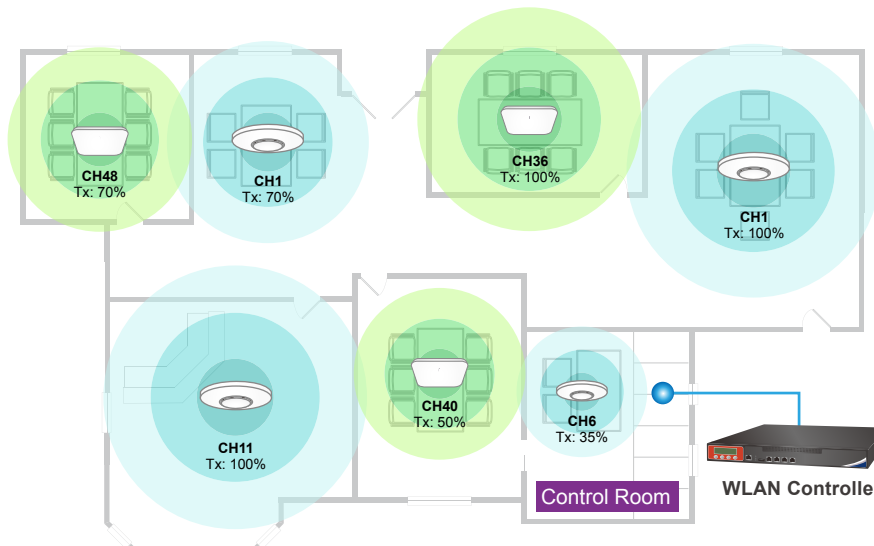

Wireless Cluster Management

To configure multiple Smart APs of the same model, the WLAN Controller allows clustering them to a managed group for unified management. According to requirements, wireless APs can be flexibly expanded or removed from a wireless AP group at any time. The AP cluster benefits bulk provision and bulk firmware upgrade through single entry point instead of having to configure settings in each of them separately.

Simplified Cluster Management with 4 Steps

Secure WLAN Access and User Control

The WLAN Controller can provide up to 1000 on-demand user accounts. The user accounts can be grouped according to a different access policy. The WLAN Controller's built-in RADIUS server is integrated for large-scale enterprises so as to provide secure user authentication through the managed RADIUS AP clients.

Optimizing Wi-Fi Deployment with Zone Maps

Importing your floor maps and locating each AP or AP group according to the field deployment can save your time and cost of on-site support and monitoring. It shows real-time AP status, and its signal heat map is capable of reflecting the actual coverage and helps the administrator to fine-tune the overlapping of the adjacent APs anytime to optimize the wireless network performance.

Visualizing Wi-Fi Signals through Map

Real-time Monitoring to Speed Up Network Analysis

The WLAN Controller collects all the traffic statistics of the managed APs and displays both graphical and dynamic data information via graphs, charts and tables, reporting on a significant overview of your wireless network to make the daily monitoring more efficient.