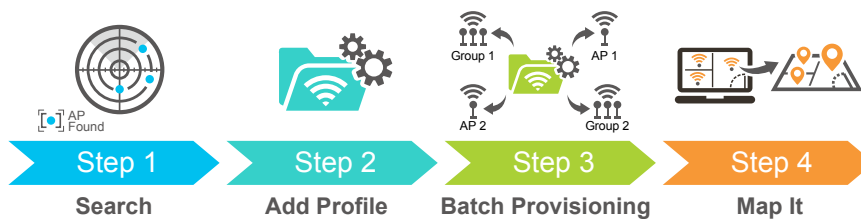

Simplified Cluster Management with 4 Steps