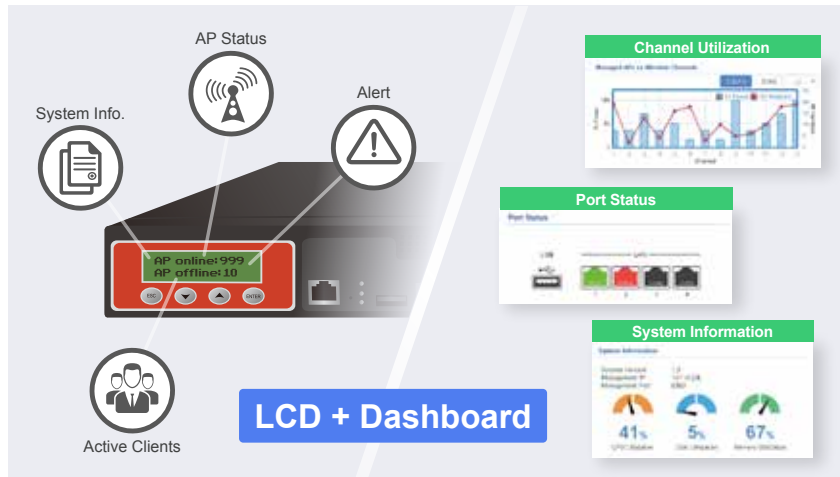

Wireless Cluster Management

To configure multiple Smart APs of the same model, the WLAN Controller allows clustering them to a managed group for unified management. According to requirements, wireless APs can be flexibly expanded or removed from a wireless AP group at any time. The AP cluster benefits bulk provision and bulk firmware upgrade through single entry point instead of having to configure settings in each of them separately.

Simplified Cluster Management with 4 Steps

Secure WLAN Access and User Control

The WLAN Controller can provide up to 1000 on-demand user accounts. The user accounts can be grouped according to a different access policy. The WLAN Controller's built-in RADIUS server is integrated for large-scale enterprises so as to provide secure user authentication through the managed RADIUS AP clients.

Optimizing Wi-Fi Deployment with Zone Maps

Importing your floor maps and locating each AP or AP group according to the field deployment can save your time and cost of on-site support and monitoring. It shows real-time AP status, and its signal heat map is capable of reflecting the actual coverage and helps the administrator to fine-tune the overlapping of the adjacent APs anytime to optimize the wireless network performance.

Visualizing Wi-Fi Signals through Map