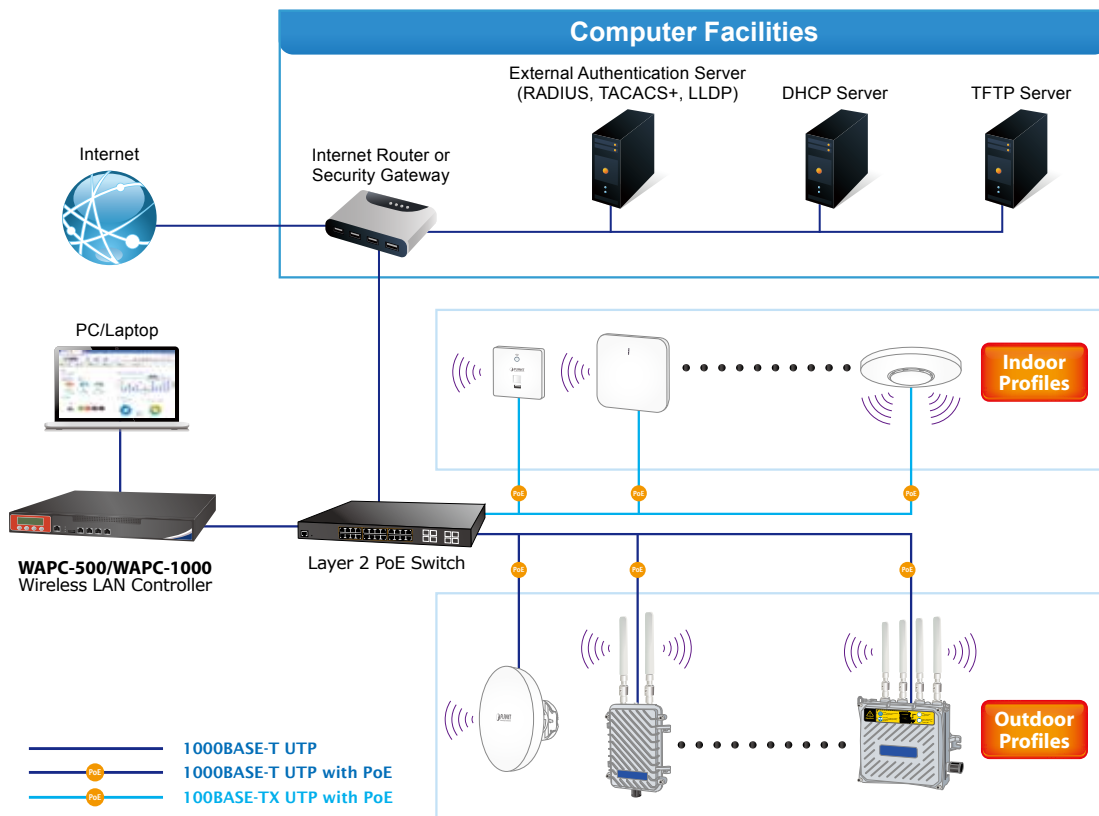

Applications

**We recommend you to match the WAPC-1000 with our related Smart AP series to get the best results.